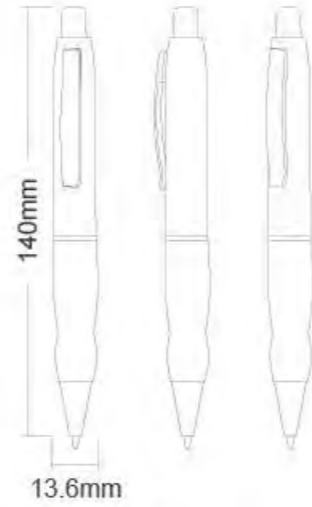

G.W.: 14kgs/carton N.W.: 13kgs/carton

Meas.: 53x32x22cm/carton

GP12104A

(Metallic finished barrel)

GP12104B

(White barrel)

GP15103-A

(Matt metallic barrel)

N.W.: 14kgs/carton

Meas.: 58x31x24cm/carton

Packing: 1pcs/polybag, 50pcs/inner box, 1000pcs/carton

G.W.: 14kgs/carton

N.W.: 13kgs/carton

Meas.: 53x32x22cm/carton

GP15104
(Matt metallic barrel)
●●●●●●

GP12101B
(White barrel)
●●●●●●