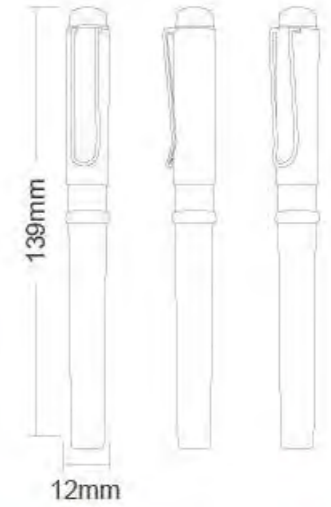

N.W.: 14kgs/carton

Meas.: 58x31x24cm/carton

Packing: 1pcs/polybag, 50pcs/inner box, 1000pcs/carton

G.W.: 14kgs/carton

N.W.: 13kgs/carton

Meas.: 53x32x22cm/carton

GP15104
(Matt metallic barrel)
●●●●●●

GP12101B
(White barrel)
●●●●●●