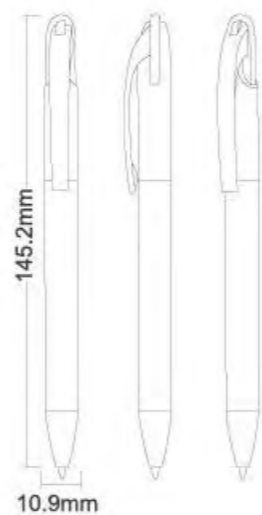

N.W.: 14kgs/carton

Meas.: 58x31x24cm/carton

Packing: 1pcs/polybag, 50pcs/inner box, 1000pcs/carton

G.W.: 14kgs/carton

N.W.: 13kgs/carton

Meas.: 53x32x22cm/carton

GP15104
(Matt metallic barrel)
●●●●●●

GP12101B
(White barrel)
●●●●●●

N.W.: 11.5kgs/carton

Meas.: 53x32x22cm/carton

GP14205
[White barrel]

GP14206
[Silver barrel]

GP14207
[Metallic barrel]

GP14208
[Metallic matt black barrel]

Packing: 1pcs/polybag, 50pcs/inner box, 1000pcs/carton

G.W.: 12kgs/carton

N.W.: 11kgs/carton

Meas.: 50x31x21cm/carton

GP14209

(White barrel)

GP14210

(Solid barrel)

GP14211