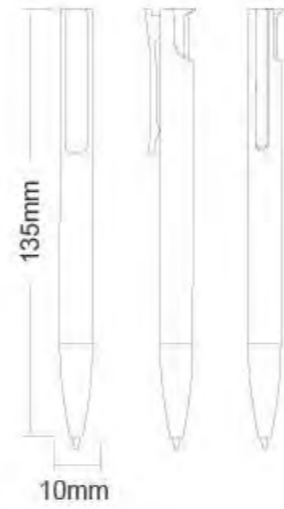

N.W.: 6kgs/carton

Meas.: 48x31x20cm/carton

GP17106-1

[White barrel]

GP17106-2

[Silver barrel]

GP17106-3

[Solid barrel]

GP17108

(Matt metallic barrel)

Packing: 1pcs/polybag, 50pcs/inner box, 1000pcs/carton

G.W.: 14kgs/carton

N.W.: 13kgs/carton

Meas.: 53x31x22cm/carton

GP17109

(Matt metallic barrel) (Gel ink refill+stylus+phone-holder)

Meas.: 50x31x19cm/carton

Packing: 1pcs/polybag, 50pcs/inner box, 1000pcs/carton

G.W.: 9.5kgs/carton

N.W.: 8.5kgs/carton

Meas.: 50x31x19cm/carton

GP16105D

(Solid barrel)

GP16105C