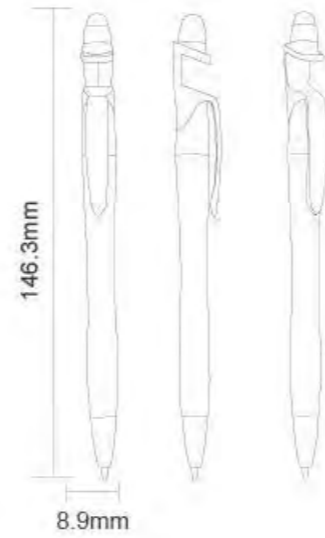

N.W.: 8kgs/carton

Meas.: 48x31x20cm/carton

GP17105-1

[Matt metallic barrel]

GP17105-2

[Matt metallic barrel]

Packing: 1pcs/polybag, 50pcs/inner box, 1000pcs/carton

G.W.: 7kgs/carton

N.W.: 6kgs/carton

Meas.: 48x31x20cm/carton

GP17106-1

[White barrel]

GP17106-2

[Silver barrel]

GP17106-3

[Solid barrel]

Packing: 1pcs/polybag, 50pcs/inner box, 1000pcs/carton

G.W.: 7.5kgs/carton

N.W.: 6.5 kgs/carton

Meas.: 48x31x20cm/carton

GP17107-1

(Silver barrel)

GP17107-2

(Matt metallic barrel)