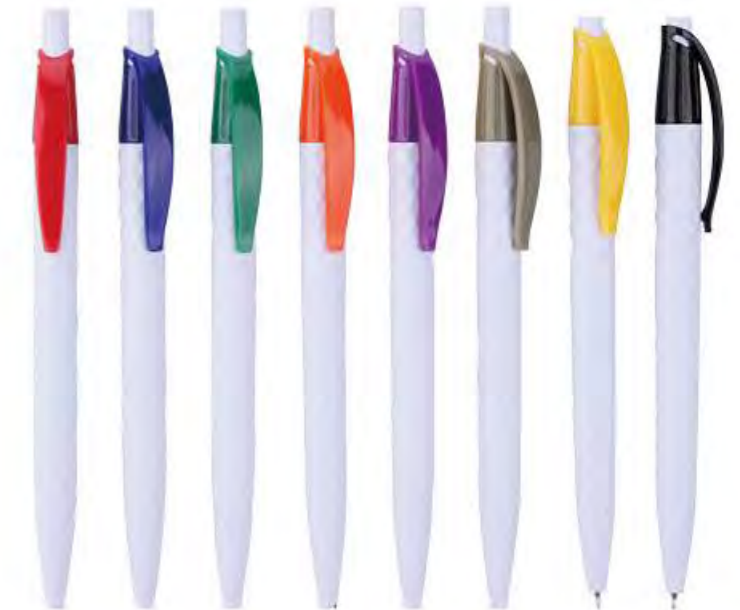

GP18116-C

(White barrel)

Packing: 1pcs/polybag, 50pcs/inner box, 1000pcs/carton

G.W.: 7kgs/carton N.W.: 6kgs/carton

Meas.: 40x31x20cm/carton