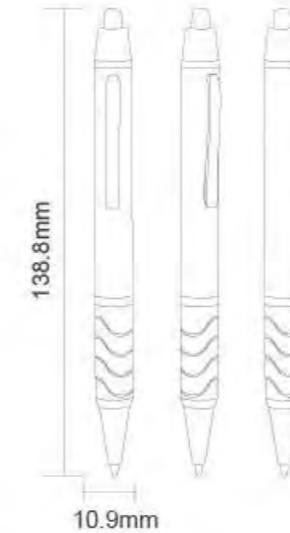

(Matt metallic barrel)

Packing: 1pcs/polybag, 50pcs/inner box, 1000pcs/carton

G.W.: 13kgs/carton

N.W.: 12kgs/carton

Meas.: 52x32x22cm/carton

GP18109-A

(White barrel)

Packing: 1pcs/polybag, 50pcs/inner box, 1000pcs/carton

G.W.: 12kgs/carton

N.W.: 11kgs/carton

Meas.: 50x31x19cm/carton

GP18110-A

(White barrel)

GP18109-B

(Silver barrel)

GP18109-C