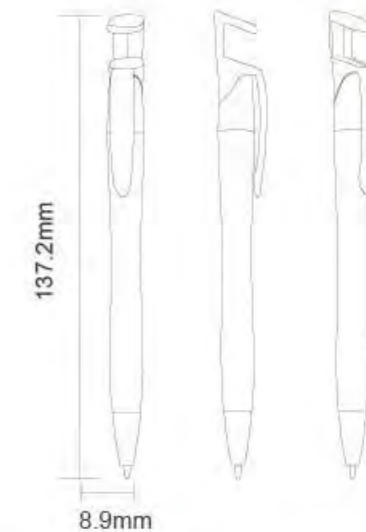

N.W.: 8kgs/carton

Meas.: 48x31x20cm/carton

GP17105-1

[Matt metallic barrel]

GP17105-2

[Matt metallic barrel]

Packing: 1pcs/polybag, 50pcs/inner box, 1000pcs/carton

G.W.: 7kgs/carton

N.W.: 6kgs/carton

Meas.: 48x31x20cm/carton

GP17106-1

[White barrel]

GP17106-2

[Silver barrel]

GP17106-3

[Solid barrel]