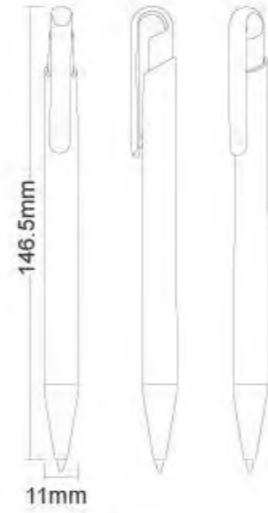

G.W.: 12kgs/carton

N.W.: 11kgs/carton

Meas.: 43x33x22cm/carton

GP15101-G
[White barrel]

GP15101-H
[Solid barrel]

GP15101-C
[Silver barrel]

GP15101-D
[Matt metallic barrel]

GP15101-E
[Matt black barrel]