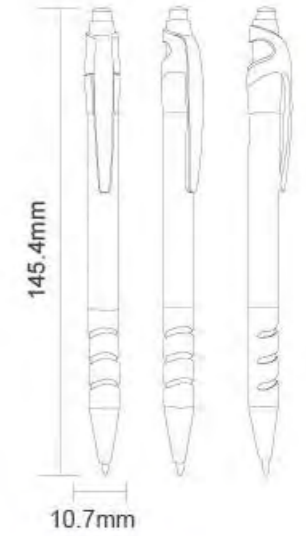

GP18102

(Matt metallic barrel)

Packing: 1pcs/polybag, 50pcs/inner box, 500pcs/carton

G.W.: 7.5kgs/carton N.W.: 6.5kgs/carton

Meas.: 30x31x21cm/carton

GP18103

(Matt metallic barrel)

Packing: 1pcs/polybag, 50pcs/inner box, 500pcs/carton

G.W.: 7.5kgs/carton N.W.: 6.5kgs/carton

Meas.: 30x31x21cm/carton

GP18104

(Matt metallic barrel)

Packing: 1pcs/polybag, 50pcs/inner box, 500pcs/carton

G.W.: 7.5kgs/carton N.W.: 6.5kgs/carton

Meas.: 30x31x21cm/carton

GP18105

(Frosted Translucent barrel)

Packing: 1pcs/polybag, 50pcs/inner box, 500pcs/carton

G.W.: 7.5kgs/carton N.W.: 6.5kgs/carton

Meas.: 30x31x21cm/carton

Packing: 1pcs/polybag, 50pcs/inner box, 1000pcs/carton

G.W.: 9kgs/carton

N.W.: 8kgs/carton

Meas.: 45x31x20cm/carton

GP18106-A

(Solid barrel)

GP18106-B

(White barrel)

GP18106-C