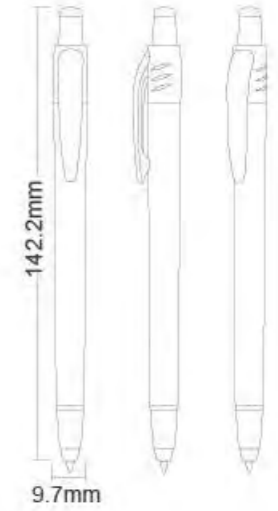

Packing: 1pcs/polybag, 50pcs/inner box, 1000pcs/carton

G.W.: 11.5kgs/carton

N.W.: 10.5kgs/carton

Meas.: 50x31x21cm/carton

GP15108

(Matt metallic barrel)

Packing: 1pcs/polybag, 50pcs/inner box, 1000pcs/carton

G.W.: 7.5kgs/carton

N.W.: 6.5kgs/carton

Meas.: 48x31x20cm/carton

Packing: 1pcs/polybag, 50pcs/inner box, 1000pcs/carton

G.W.: 10.5kgs/carton

N.W.: 9.5kgs/carton

Meas.: 50x31x21cm/carton

GP14217

(Solid barrel)

GP14218

(Metallic barrel)

GP15109-1

(Matt metallic barrel)

GP15109-2

(Silver barrel)