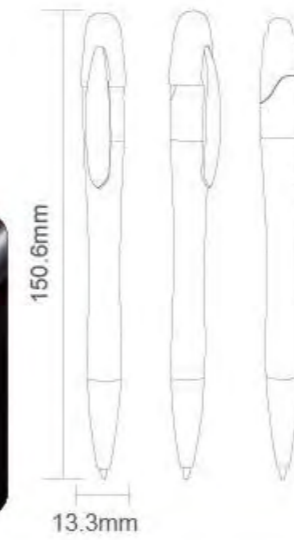

GRAND-PEN NEW DESIGN

GRAND-PEN 设计专利款

GP18101

(Matt metallic barrel)

Packing: 1pcs/polybag, 50pcs/inner box, 500pcs/carton

G.W.: 7.5kgs/carton

N.W.: 6.5kgs/carton

Meas.: 30x31x21cm/carton

GP18102

(Matt metallic barrel)

Packing: 1pcs/polybag, 50pcs/inner box, 500pcs/carton

G.W.: 7.5kgs/carton N.W.: 6.5kgs/carton

Meas.: 30x31x21cm/carton

GP18103

(Matt metallic barrel)

Packing: 1pcs/polybag, 50pcs/inner box, 500pcs/carton

G.W.: 7.5kgs/carton N.W.: 6.5kgs/carton

Meas.: 30x31x21cm/carton

GP18104

(Matt metallic barrel)

Packing: 1pcs/polybag, 50pcs/inner box, 500pcs/carton

G.W.: 7.5kgs/carton N.W.: 6.5kgs/carton

Meas.: 30x31x21cm/carton

GP18105

(Frosted Translucent barrel)

Packing: 1pcs/polybag, 50pcs/inner box, 500pcs/carton

G.W.: 7.5kgs/carton N.W.: 6.5kgs/carton

Meas.: 30x31x21cm/carton

Packing: 1pcs/polybag, 50pcs/inner box, 1000pcs/carton