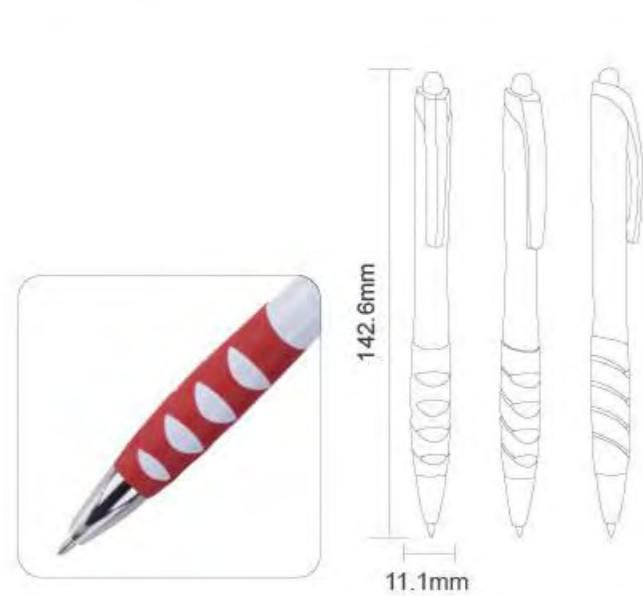

G.W.: 11kgs/carton

N.W.: 10kgs/carton

Meas.: 43x33x22cm/carton

Packing: 1pcs/polybag, 50pcs/inner box, 1000pcs/carton

G.W.: 11kgs/carton

N.W.: 10kgs/carton

Meas.: 48x31x21cm/carton

GP18108-A