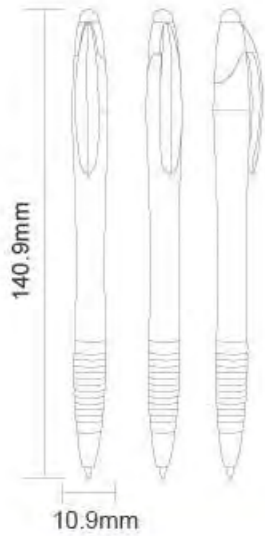

G.W.: 12kgs/carton

N.W.: 11kgs/carton

Meas.: 50x31x19cm/carton

GP18110-A

(White barrel)

GP18109-B

(Silver barrel)

GP18109-C

Meas.: 53x31x21cm/carton

GP18111-A

(White barrel)

GP18111-B

(Frosted Translucent barrel)

GP18111-C

(Silver barrel)

GP18111-D

Meas.: 45x31x19cm/carton

Packing: 1pcs/polybag, 50pcs/inner box, 1000pcs/carton

G.W.: 7.5kgs/carton

N.W.: 6.5kgs/carton

Meas.: 48x31x20cm/carton

GP18114-A

(Silver barrel)

GP18113