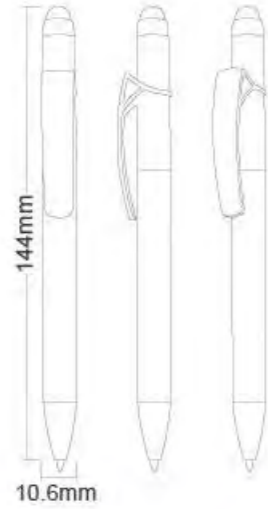

G.W.: 13kgs/carton

N.W.: 12kgs/carton

Meas.: 53x32x22.5cm/carton

GP17116-1
(Matt metallic barrel)
● ● ● ● ● ● ● ●

GP17116-2
(Silver barrel)
● ● ● ● ● ● ● ●

GP16106A
White barrel)
● ● ● ● ● ● ● ●

GP16106B
(Shine metallic barrel)
● ● ● ● ● ● ● ●

GP16107A
(Transparent barrel)

GP16107B
(White barrel)

GP16107C
(Silver barrel)

GP16107D
(Matt metallic barrel)

Packing: 1pcs/polybag, 50pcs/inner box, 1000pcs/carton

G.W.: 8kgs/carton

N.W.: 7kgs/carton

Meas.: 45x31x20cm/carton

Packing: 1pcs/polybag, 50pcs/inner box, 1000pcs/carton

G.W.: 11.5kgs/carton

N.W.: 10.5kgs/carton

Meas.: 50x31x21cm/carton

GP15108

(Matt metallic barrel)

Packing: 1pcs/polybag, 50pcs/inner box, 1000pcs/carton