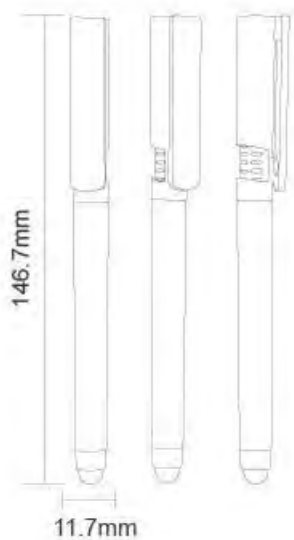

G.W.: 12kgs/carton

N.W.: 11kgs/carton

Meas.: 50x31x19cm/carton

GP18110-A

(White barrel)

GP18109-B

(Silver barrel)

GP18109-C

Meas.: 45x31x19cm/carton

Packing: 1pcs/polybag, 50pcs/inner box, 1000pcs/carton

G.W.: 7.5kgs/carton

N.W.: 6.5kgs/carton

Meas.: 48x31x20cm/carton

GP18114-A

(Silver barrel)

GP18113

(Matt metallic barrel)

Packing: 1pcs/polybag, 50pcs/inner box, 1000pcs/carton

G.W.: 12kgs/carton

N.W.: 11kgs/carton

Meas.: 53x31x21cm/carton

GP17118

(Matt metallic barrel)

Packing: 1pcs/polybag, 50pcs/inner box, 1000pcs/carton

G.W.: 11kgs/carton

N.W.: 10kgs/carton

Meas.: 46x31x21cm/carton

GP18114-B

(Matt metallic barrel)

Packing: 1pcs/polybag, 50pcs/inner box, 1000pcs/carton

G.W.: 9kgs/carton

N.W.: 8kgs/carton