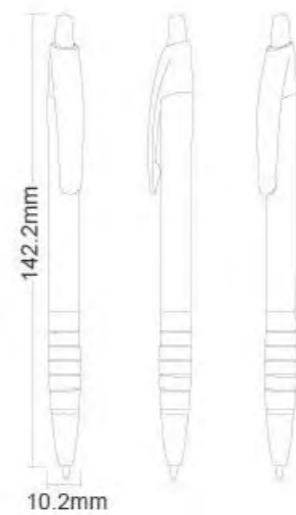

G.W.: 13kgs/carton

N.W.: 12kgs/carton

Meas.: 53x32x22.5cm/carton

GP17116-1
(Matt metallic barrel)
● ● ● ● ● ● ● ●

GP17116-2
(Silver barrel)
● ● ● ● ● ● ● ●

GP16106A
White barrel)
● ● ● ● ● ● ● ●

GP16106B
(Shine metallic barrel)
● ● ● ● ● ● ● ●

GP16107A
(Transparent barrel)

GP16107B
(White barrel)

GP16107C
(Silver barrel)

GP16107D
(Matt metallic barrel)

Packing: 1pcs/polybag, 50pcs/inner box, 1000pcs/carton

G.W.: 8kgs/carton

N.W.: 7kgs/carton

Meas.: 45x31x20cm/carton

Packing: 1pcs/polybag, 50pcs/inner box, 1000pcs/carton

G.W.: 11.5kgs/carton

N.W.: 10.5kgs/carton

Meas.: 50x31x21cm/carton

GP15108

(Matt metallic barrel)

Packing: 1pcs/polybag, 50pcs/inner box, 1000pcs/carton