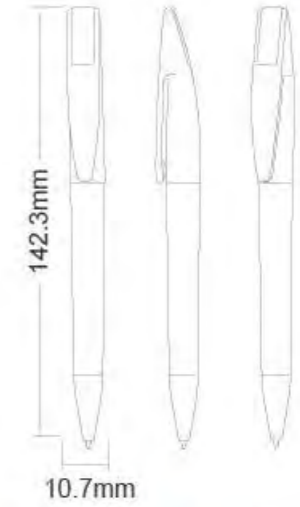

N.W.: 11.5kgs/carton

Meas.: 53x32x22.5cm/carton

GP10801

[Solid barrel]

GP10802

[Frosted barrel]

GP10802-M

[Matt Metallic barrel]

Meas.: 48x31x20cm/carton

GP8829-R
[Solid barrel] With 2-rings
● ● ● ● ●

GP12123B
[White barrel]
● ● ● ● ●

GP8829-R-2
[Silver barrel]
● ● ● ● ●

GP8829-RM
[Matt metallic barrel]
● ● ● ● ●

GP12123A
[Frosted barrel]
● ● ● ● ●