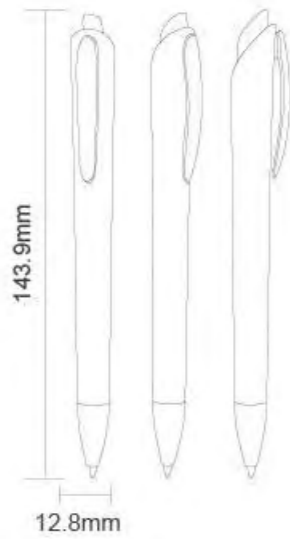

G.W.: 9kgs/carton

N.W.: 8kgs/carton

Meas.: 45x31x20cm/carton

GP18106-A

(Solid barrel)

GP18106-B

(White barrel)

GP18106-C

G.W.: 12kgs/carton

N.W.: 11kgs/carton

Meas.: 50x31x19cm/carton

GP18110-A

(White barrel)

GP18109-B

(Silver barrel)

GP18109-C

Meas.: 53x31x21cm/carton

GP18111-A

(White barrel)

GP18111-B

(Frosted Translucent barrel)

GP18111-C

(Silver barrel)

GP18111-D