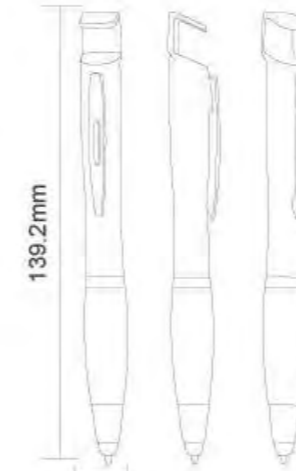

N.W.: 6kgs/carton

Meas.: 48x31x20cm/carton

GP17106-1

[White barrel]

GP17106-2

[Silver barrel]

GP17106-3

[Solid barrel]

Packing: 1pcs/polybag, 50pcs/inner box, 1000pcs/carton

G.W.: 7.5kgs/carton

N.W.: 6.5 kgs/carton

Meas.: 48x31x20cm/carton

GP17107-1

(Silver barrel)

GP17107-2

(Matt metallic barrel)

GP17108

(Matt metallic barrel)

Packing: 1pcs/polybag, 50pcs/inner box, 1000pcs/carton

G.W.: 14kgs/carton

N.W.: 13kgs/carton

Meas.: 53x31x22cm/carton

GP17109

(Matt metallic barrel) (Gel ink refill+stylus+phone-holder)