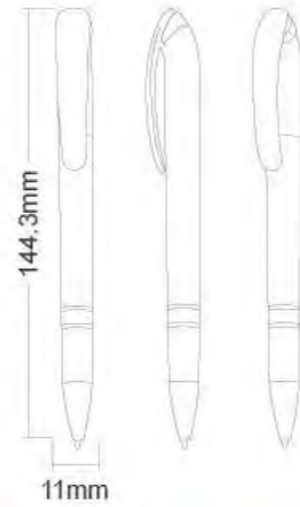

Packing: 1 pcs/polybag, 50 pcs/inner box, 1000 pcs/carton

G.W.: 11kgs/carton

N.W.: 10kgs/carton

Meas.: 48x31x20cm/carton