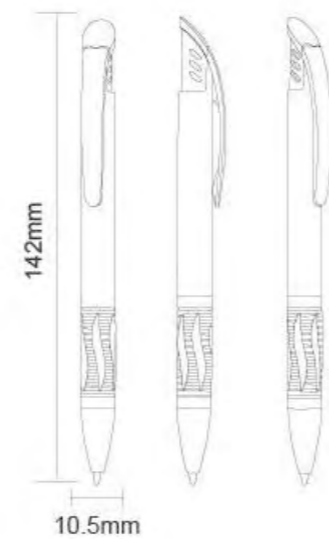

GP17102-3

(Matt metallic barrel)

Packing: 1pcs/polybag, 50pcs/inner box, 1000pcs/carton

G.W.: 10kgs/carton

N.W.: 9kgs/carton

Meas.: 48x31x21cm/carton