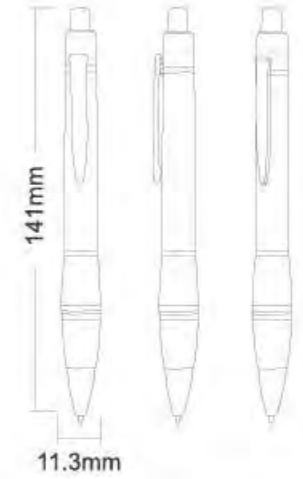

G.W.: 12kgs/carton

N.W.: 11kgs/carton

Meas.: 50x31x21cm/carton

GP14209

(White barrel)

GP14210

(Solid barrel)

GP14211

(Silver barrel)

GP14212

(Metallic barrel)

Packing: 1pcs/polybag, 50pcs/inner box, 1000pcs/carton

G.W.: 13.5kgs/carton

N.W.: 12.5kgs/carton

Meas.: 53x31x22cm/carton

Packing: 1pcs/polybag, 50pcs/inner box, 1000pcs/carton

G.W.: 14kgs/carton

N.W.: 13kgs/carton

Meas.: 53x31x23cm/carton

GP11111A
[Transparent barrel]
● ● ● ● ●

GP11114A
[Metallic finished barrel]
● ● ● ● ●

GP11111B
[Metallic finished barrel]
● ● ● ● ●

GP11111D
[White barrel]
● ● ● ● ●