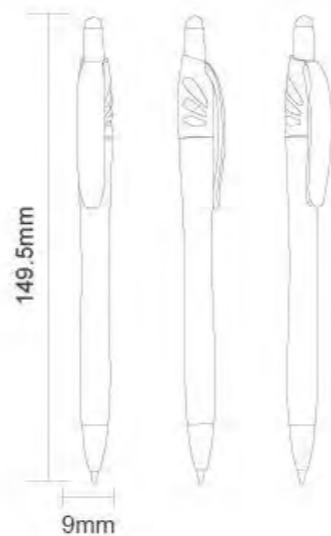

N.W.: 9kgs/carton

Meas.: 48x31x21cm/carton

Packing: 1pcs/polybag, 50pcs/inner box, 1000pcs/carton

G.W.: 13kgs/carton

N.W.: 12kgs/carton

Meas.: 53x32x23cm/carton

GP17103-5
[Silver barrel]

GP17103-6
[Matt metallic barrel]

N.W.: 8kgs/carton

Meas.: 48x31x20cm/carton

GP17105-1

[Matt metallic barrel]

GP17105-2

[Matt metallic barrel]

Packing: 1pcs/polybag, 50pcs/inner box, 1000pcs/carton

G.W.: 7kgs/carton

N.W.: 6kgs/carton

Meas.: 48x31x20cm/carton

GP17106-1

[White barrel]

GP17106-2

[Silver barrel]

GP17106-3

[Solid barrel]