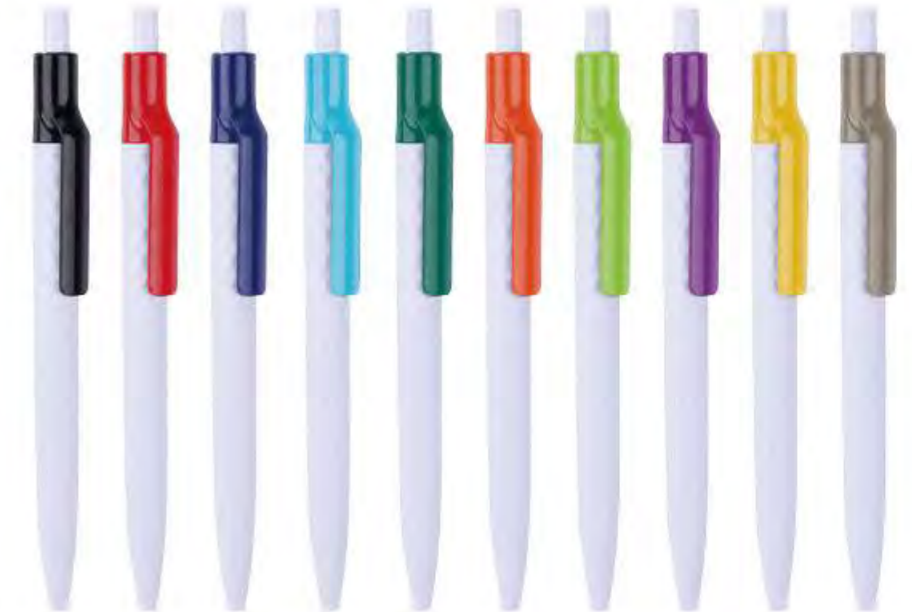

GP18117-A

(White barrel)

Packing: 1 pcs/polybag, 50 pcs/inner box, 1000 pcs/carton

G.W.: 7kgs/carton N.W.: 6kgs/carton

Meas.: 40x31x20cm/carton

GP18117-C

(White barrel)

Packing: 1 pcs/polybag, 50 pcs/inner box, 1000 pcs/carton

G.W.: 7kgs/carton N.W.: 6kgs/carton

Meas.: 40x31x20cm/carton

GP18117-B

(Solid barrel)

Packing: 1 pcs/polybag, 50 pcs/inner box, 1000 pcs/carton

G.W.: 7kgs/carton N.W.: 6kgs/carton

Meas.: 40x31x20cm/carton

GP18117-D

(Solid barrel)

Packing: 1 pcs/polybag, 50 pcs/inner box, 1000 pcs/carton

G.W.: 7kgs/carton N.W.: 6kgs/carton

Meas.: 40x31x20cm/carton