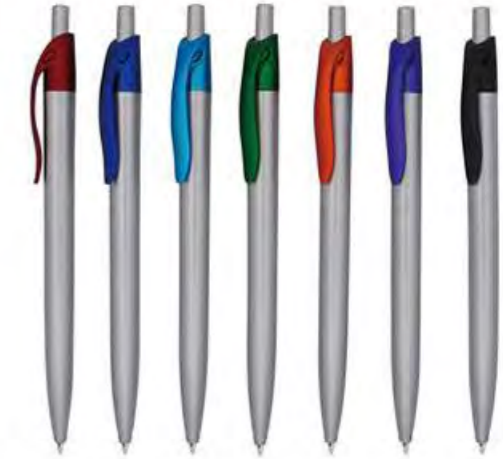

GP18502-A
(Silver barrel)

Packing: 50pcs/innerbox, 1000pcs/carton
G.W.: 7kgs/carton N.W.: 6kgs/carton
Meas.: 40x31x18cm/carton