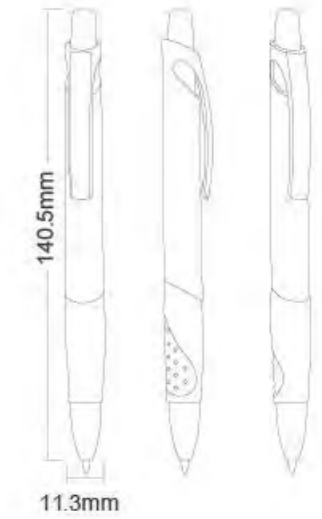

G.W.: 11kgs/carton

N.W.: 10kgs/carton

Meas.: 53x31x22cm/carton

Packing: 1pcs/polybag, 50pcs/inner box, 1000pcs/carton

G.W.: 13kgs/carton

N.W.: 12kgs/carton

Meas.: 50x30x20cm/carton

Packing: 1pcs/polybag, 50pcs/inner box, 1000pcs/carton

G.W.: 13kgs/carton

N.W.: 12kgs/carton

Meas.: 53x32x22.5cm/carton

GP17116-1
(Matt metallic barrel)
● ● ● ● ● ● ● ●

GP17116-2
(Silver barrel)
● ● ● ● ● ● ● ●

GP16106A
White barrel)
● ● ● ● ● ● ● ●

GP16106B
(Shine metallic barrel)
● ● ● ● ● ● ● ●