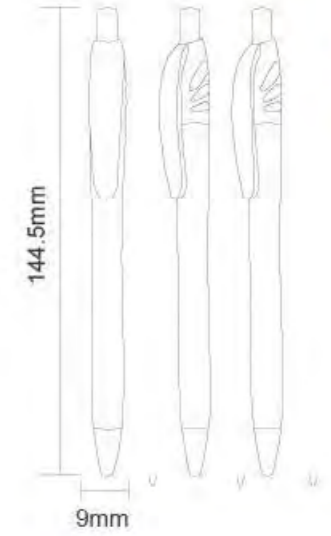

Meas.: 50x31x19cm/carton

Packing: 1pcs/polybag, 50pcs/inner box, 1000pcs/carton

G.W.: 9.5kgs/carton

N.W.: 8.5kgs/carton

Meas.: 50x31x19cm/carton

GP16105D

(Solid barrel)

GP16105C