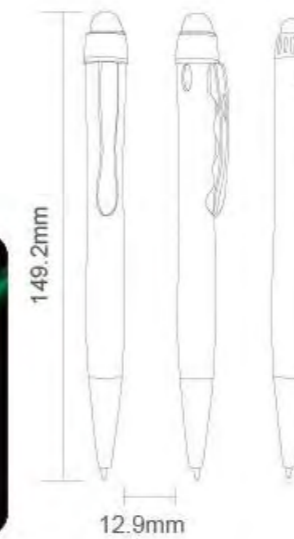

GP18102

(Matt metallic barrel)

Packing: 1pcs/polybag, 50pcs/inner box, 500pcs/carton

G.W.: 7.5kgs/carton N.W.: 6.5kgs/carton

Meas.: 30x31x21cm/carton

GP18103

(Matt metallic barrel)

Packing: 1pcs/polybag, 50pcs/inner box, 500pcs/carton

G.W.: 7.5kgs/carton N.W.: 6.5kgs/carton

Meas.: 30x31x21cm/carton

GP18104

(Matt metallic barrel)

Packing: 1pcs/polybag, 50pcs/inner box, 500pcs/carton

G.W.: 7.5kgs/carton N.W.: 6.5kgs/carton

Meas.: 30x31x21cm/carton