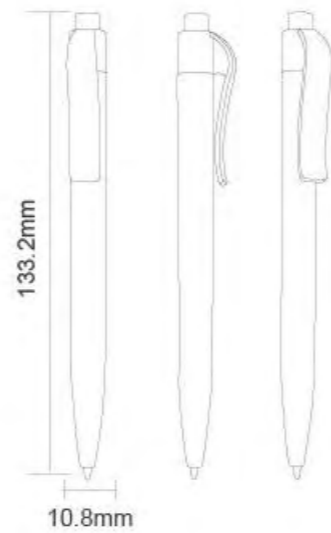

Packing: 1pcs/polybag, 50pcs/inner box, 1000pcs/carton

G.W.: 8kgs/carton

N.W.: 7kgs/carton

Meas.: 45x31x19cm/carton

GP17104-1

(White barrel)

GP17104-2

(Solid barrel)

GP17104-3

(Frosted barrel)