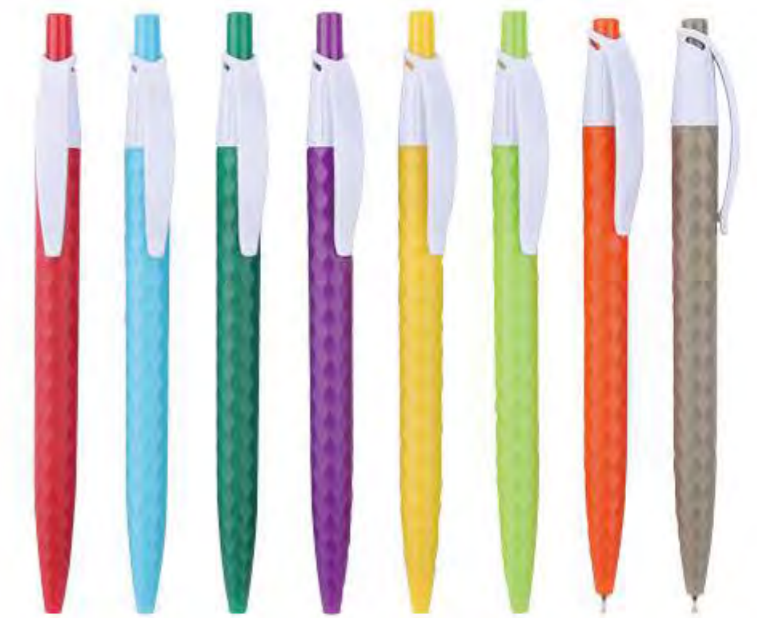

GP18116-D

(Solid barrel)

Packing: 1pcs/polybag, 50pcs/inner box, 1000pcs/carton

G.W.: 7kgs/carton N.W.: 6kgs/carton

Meas.: 40x31x20cm/carton