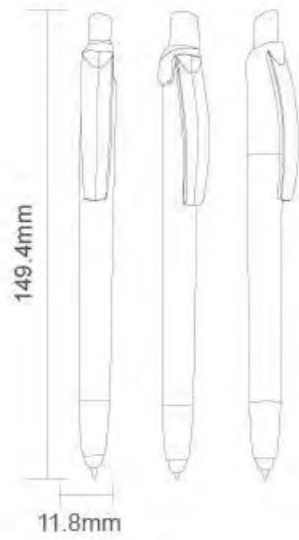

GP18102

(Matt metallic barrel)

Packing: 1pcs/polybag, 50pcs/inner box, 500pcs/carton

G.W.: 7.5kgs/carton N.W.: 6.5kgs/carton

Meas.: 30x31x21cm/carton

GP18103

(Matt metallic barrel)

Packing: 1pcs/polybag, 50pcs/inner box, 500pcs/carton

G.W.: 7.5kgs/carton N.W.: 6.5kgs/carton

Meas.: 30x31x21cm/carton

GP18104

(Matt metallic barrel)

Packing: 1pcs/polybag, 50pcs/inner box, 500pcs/carton

G.W.: 7.5kgs/carton N.W.: 6.5kgs/carton

Meas.: 30x31x21cm/carton

GP18105

(Frosted Translucent barrel)

Packing: 1pcs/polybag, 50pcs/inner box, 500pcs/carton

G.W.: 7.5kgs/carton N.W.: 6.5kgs/carton

Meas.: 30x31x21cm/carton

Packing: 1pcs/polybag, 50pcs/inner box, 1000pcs/carton

G.W.: 9kgs/carton

N.W.: 8kgs/carton

Meas.: 45x31x20cm/carton

GP18106-A

(Solid barrel)

GP18106-B

(White barrel)

GP18106-C