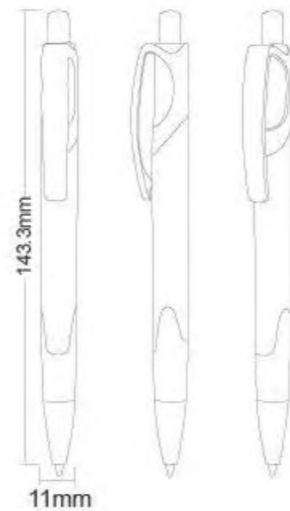

Packing: 1pcs/polybag, 50pcs/inner box, 1000pcs/carton

G.W.: 11kgs/carton

N.W.: 10kgs/carton

Meas.: 53x31x22cm/carton