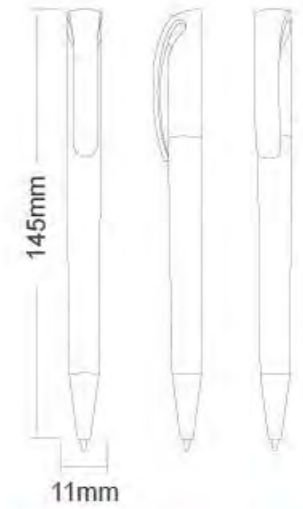

G.W.: 14kgs/carton

N.W.: 13kgs/carton

Meas.: 53x31x23cm/carton

GP11111A
[Transparent barrel]
● ● ● ● ●

GP11114A
[Metallic finished barrel]
● ● ● ● ●

GP11111B
[Metallic finished barrel]
● ● ● ● ●

GP11111D
[White barrel]
● ● ● ● ●

GP11114B
[Silver barrel]
● ● ● ● ●

GP11114C
[White barrel]
● ● ● ● ●

Packing: 1pcs/polybag, 50pcs/inner box, 1000pcs/carton

G.W.: 12kgs/carton N.W.: 11kgs/carton

Meas.: 53x32x22cm/carton

GP10304-A

[Metallic finished barrel]

N.W.: 11.5kgs/carton

Meas.: 53x32x22.5cm/carton

GP10801

[Solid barrel]

GP10802

[Frosted barrel]

GP10802-M

[Matt Metallic barrel]