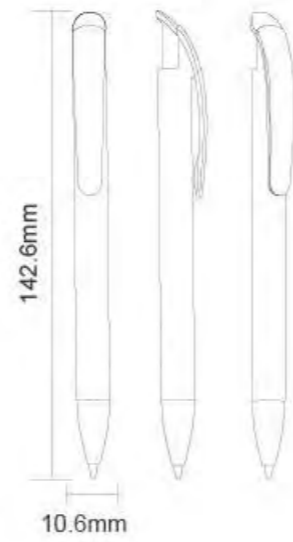

Packing: 1pcs/polybag, 50pcs/inner box, 1000pcs/carton

G.W.: 9kgs/carton

N.W.: 8kgs/carton

Meas.: 48x31x20cm/carton