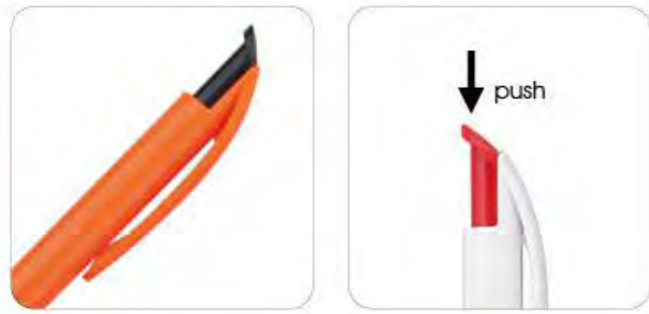

Packing: 1pcs/polybag, 50pcs/inner box, 1000pcs/carton

G.W.: 9kgs/carton

N.W.: 8kgs/carton

Meas.: 48x31x20cm/carton