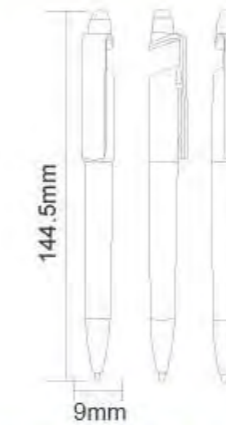

G.W.: 12kgs/carton

N.W.: 11kgs/carton

Meas.: 50x31x19cm/carton

GP18110-A

(White barrel)

GP18109-B

(Silver barrel)

GP18109-C

Meas.: 45x31x19cm/carton

Packing: 1pcs/polybag, 50pcs/inner box, 1000pcs/carton

G.W.: 7.5kgs/carton

N.W.: 6.5kgs/carton

Meas.: 48x31x20cm/carton

GP18114-A

(Silver barrel)

GP18113

(Matt metallic barrel)

Packing: 1pcs/polybag, 50pcs/inner box, 1000pcs/carton

G.W.: 12kgs/carton

N.W.: 11kgs/carton

Meas.: 53x31x21cm/carton

GP17118

(Matt metallic barrel)

Packing: 1pcs/polybag, 50pcs/inner box, 1000pcs/carton

G.W.: 11kgs/carton

N.W.: 10kgs/carton

Meas.: 46x31x21cm/carton

GP18114-B

(Matt metallic barrel)

Packing: 1pcs/polybag, 50pcs/inner box, 1000pcs/carton

G.W.: 9kgs/carton

N.W.: 8kgs/carton