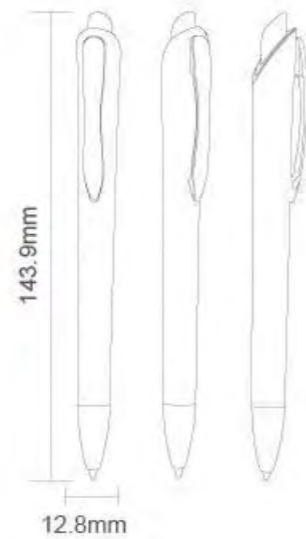

GRAND-PEN NEW DESIGN

GRAND-PEN 设计专利款

GP18101

(Matt metallic barrel)

Packing: 1pcs/polybag, 50pcs/inner box, 500pcs/carton

G.W.: 7.5kgs/carton

N.W.: 6.5kgs/carton

Meas.: 30x31x21cm/carton

GP18102

(Matt metallic barrel)

Packing: 1pcs/polybag, 50pcs/inner box, 500pcs/carton

G.W.: 7.5kgs/carton N.W.: 6.5kgs/carton

Meas.: 30x31x21cm/carton

GP18103

(Matt metallic barrel)

Packing: 1pcs/polybag, 50pcs/inner box, 500pcs/carton