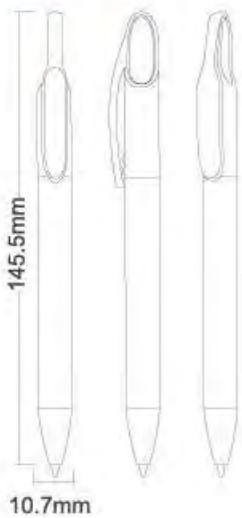

G.W.: 13kgs/carton

N.W.: 12kgs/carton

Meas.: 53x32x22.5cm/carton

GP17116-1
(Matt metallic barrel)
● ● ● ● ● ● ● ●

GP17116-2
(Silver barrel)
● ● ● ● ● ● ● ●

GP16106A
White barrel)
● ● ● ● ● ● ● ●

GP16106B
(Shine metallic barrel)
● ● ● ● ● ● ● ●

Packing: 1pcs/polybag, 50pcs/inner box, 1000pcs/carton

G.W.: 11.5kgs/carton

N.W.: 10.5kgs/carton

Meas.: 50x31x21cm/carton

GP15108

(Matt metallic barrel)

Packing: 1pcs/polybag, 50pcs/inner box, 1000pcs/carton

G.W.: 7.5kgs/carton

N.W.: 6.5kgs/carton

Meas.: 48x31x20cm/carton

Packing: 1pcs/polybag, 50pcs/inner box, 1000pcs/carton

G.W.: 10.5kgs/carton

N.W.: 9.5kgs/carton

Meas.: 50x31x21cm/carton

GP14217