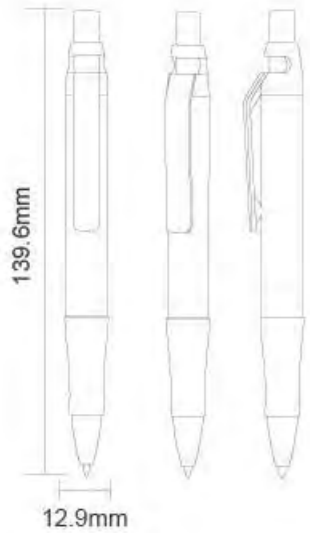

(Matt metallic barrel)

Packing: 1pcs/polybag, 50pcs/inner box, 1000pcs/carton

G.W.: 13kgs/carton

N.W.: 12kgs/carton

Meas.: 52x32x22cm/carton

GP18109-A

(White barrel)

Packing: 1pcs/polybag, 50pcs/inner box, 1000pcs/carton

G.W.: 12kgs/carton

N.W.: 11kgs/carton

Meas.: 50x31x19cm/carton

GP18110-A

(White barrel)

GP18109-B

(Silver barrel)

GP18109-C